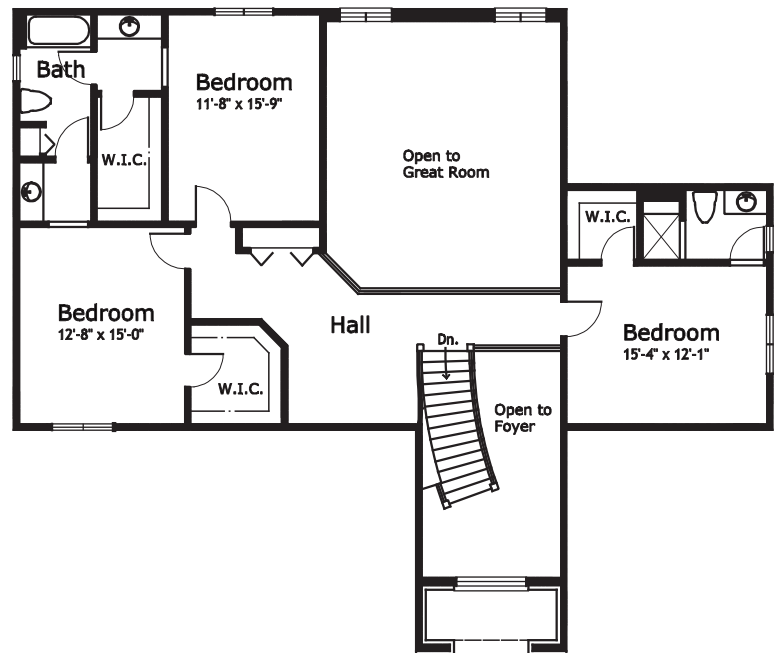

ARLINGTON II SPLIT

ELEVATION C

FIRST FLOOR

TOTAL HOME 3,400 SQ. FT.

SECOND FLOOR