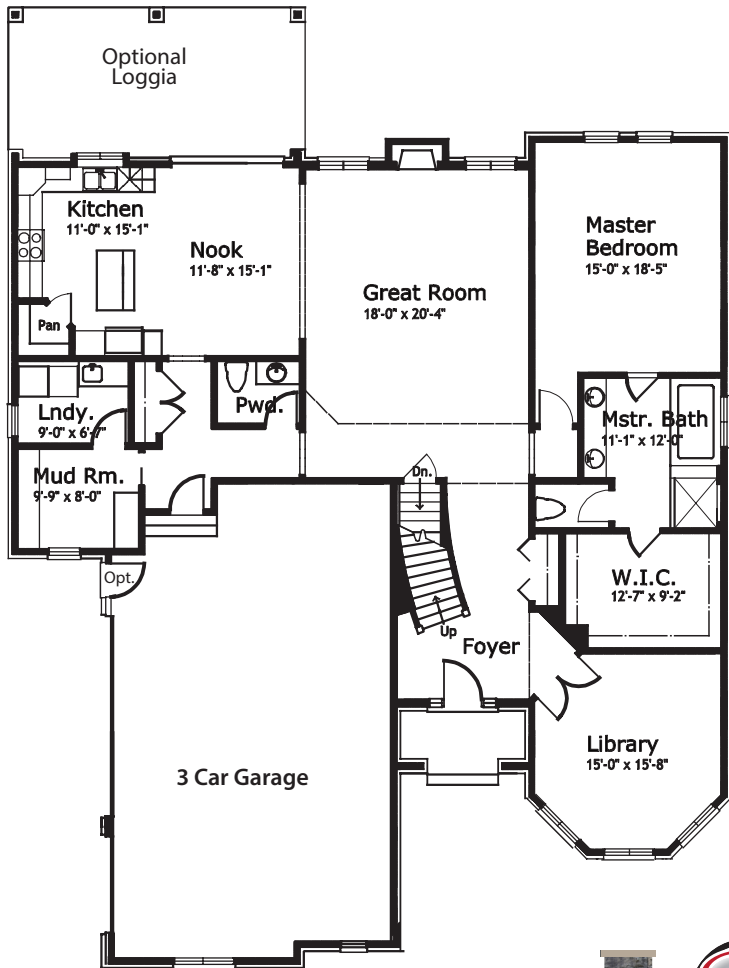

ARLINGTON II SPLIT

ELEVATION C

FIRST FLOOR

TOTAL HOME 3,400 SQ. FT.

SECOND FLOOR