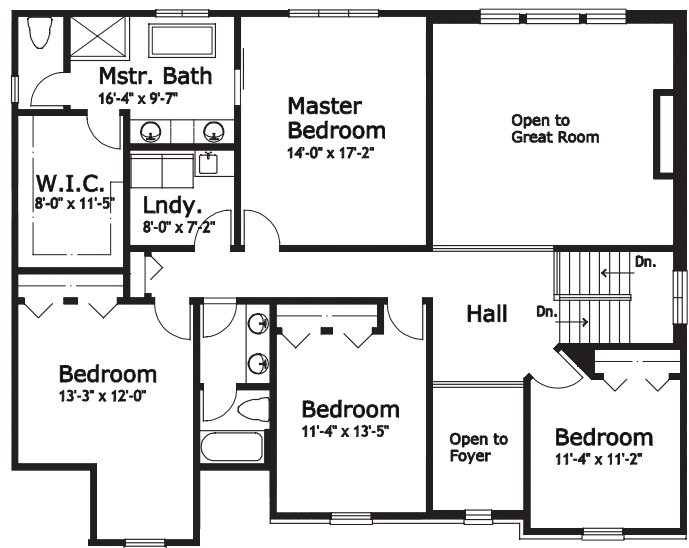

BROOKRIDGE COLONIAL

FIRST FLOOR

SECOND FLOOR

TOTAL HOME 3,080 SQ. FT.