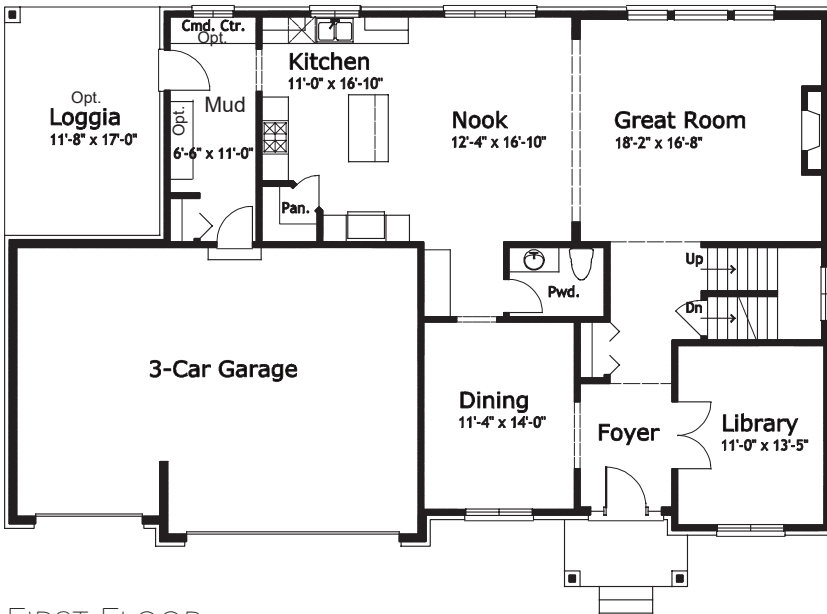

BROOKRIDGE COLONIAL

FIRST FLOOR

SECOND FLOOR

TOTAL HOME 3,080 SQ. FT.