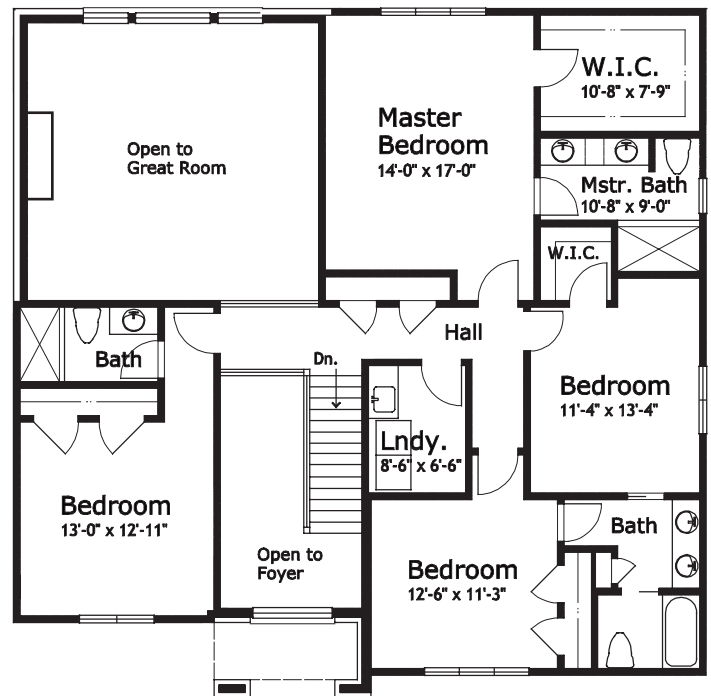

BERKSHIRE

ELEVATION B

FIRST FLOOR

TOTAL HOME 3,050 SQ. FT.