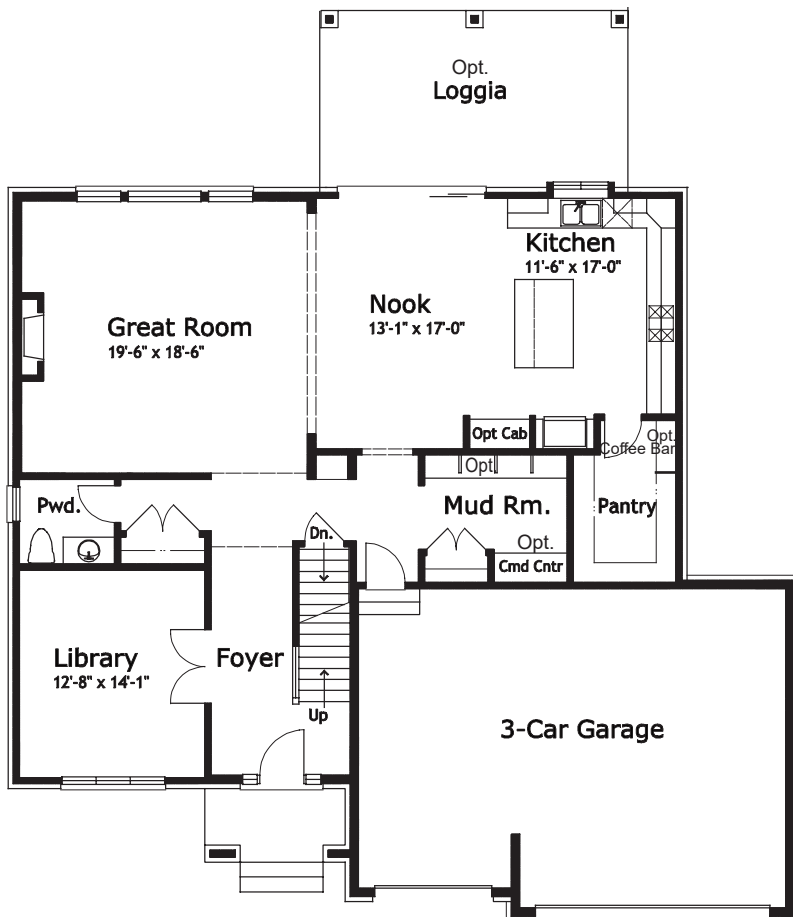

BERKSHIRE

ELEVATION B

FIRST FLOOR

TOTAL HOME 3,050 SQ. FT.