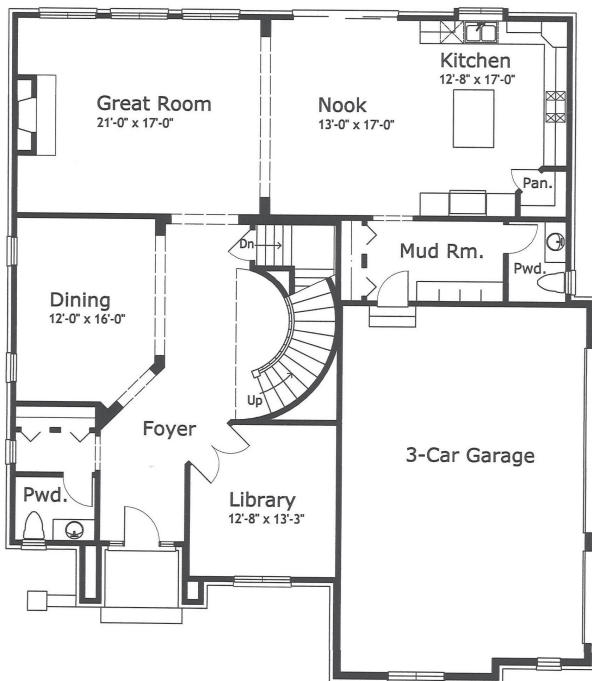

THE DEVONSHIRE

FIRST FLOOR PLAN
3,700 Approx. sq. ft. Total

SECOND FLOOR PLAN