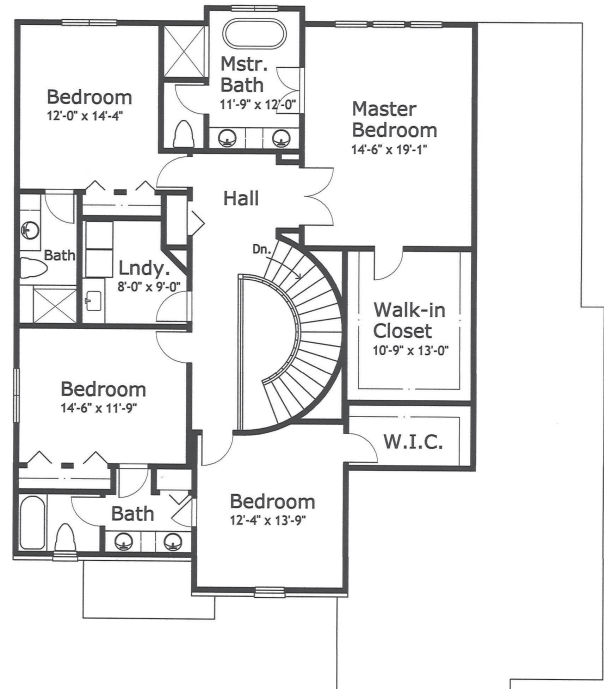

THE DEVONSHIRE

FIRST FLOOR PLAN
3,700 Approx. sq. ft. Total

SECOND FLOOR PLAN