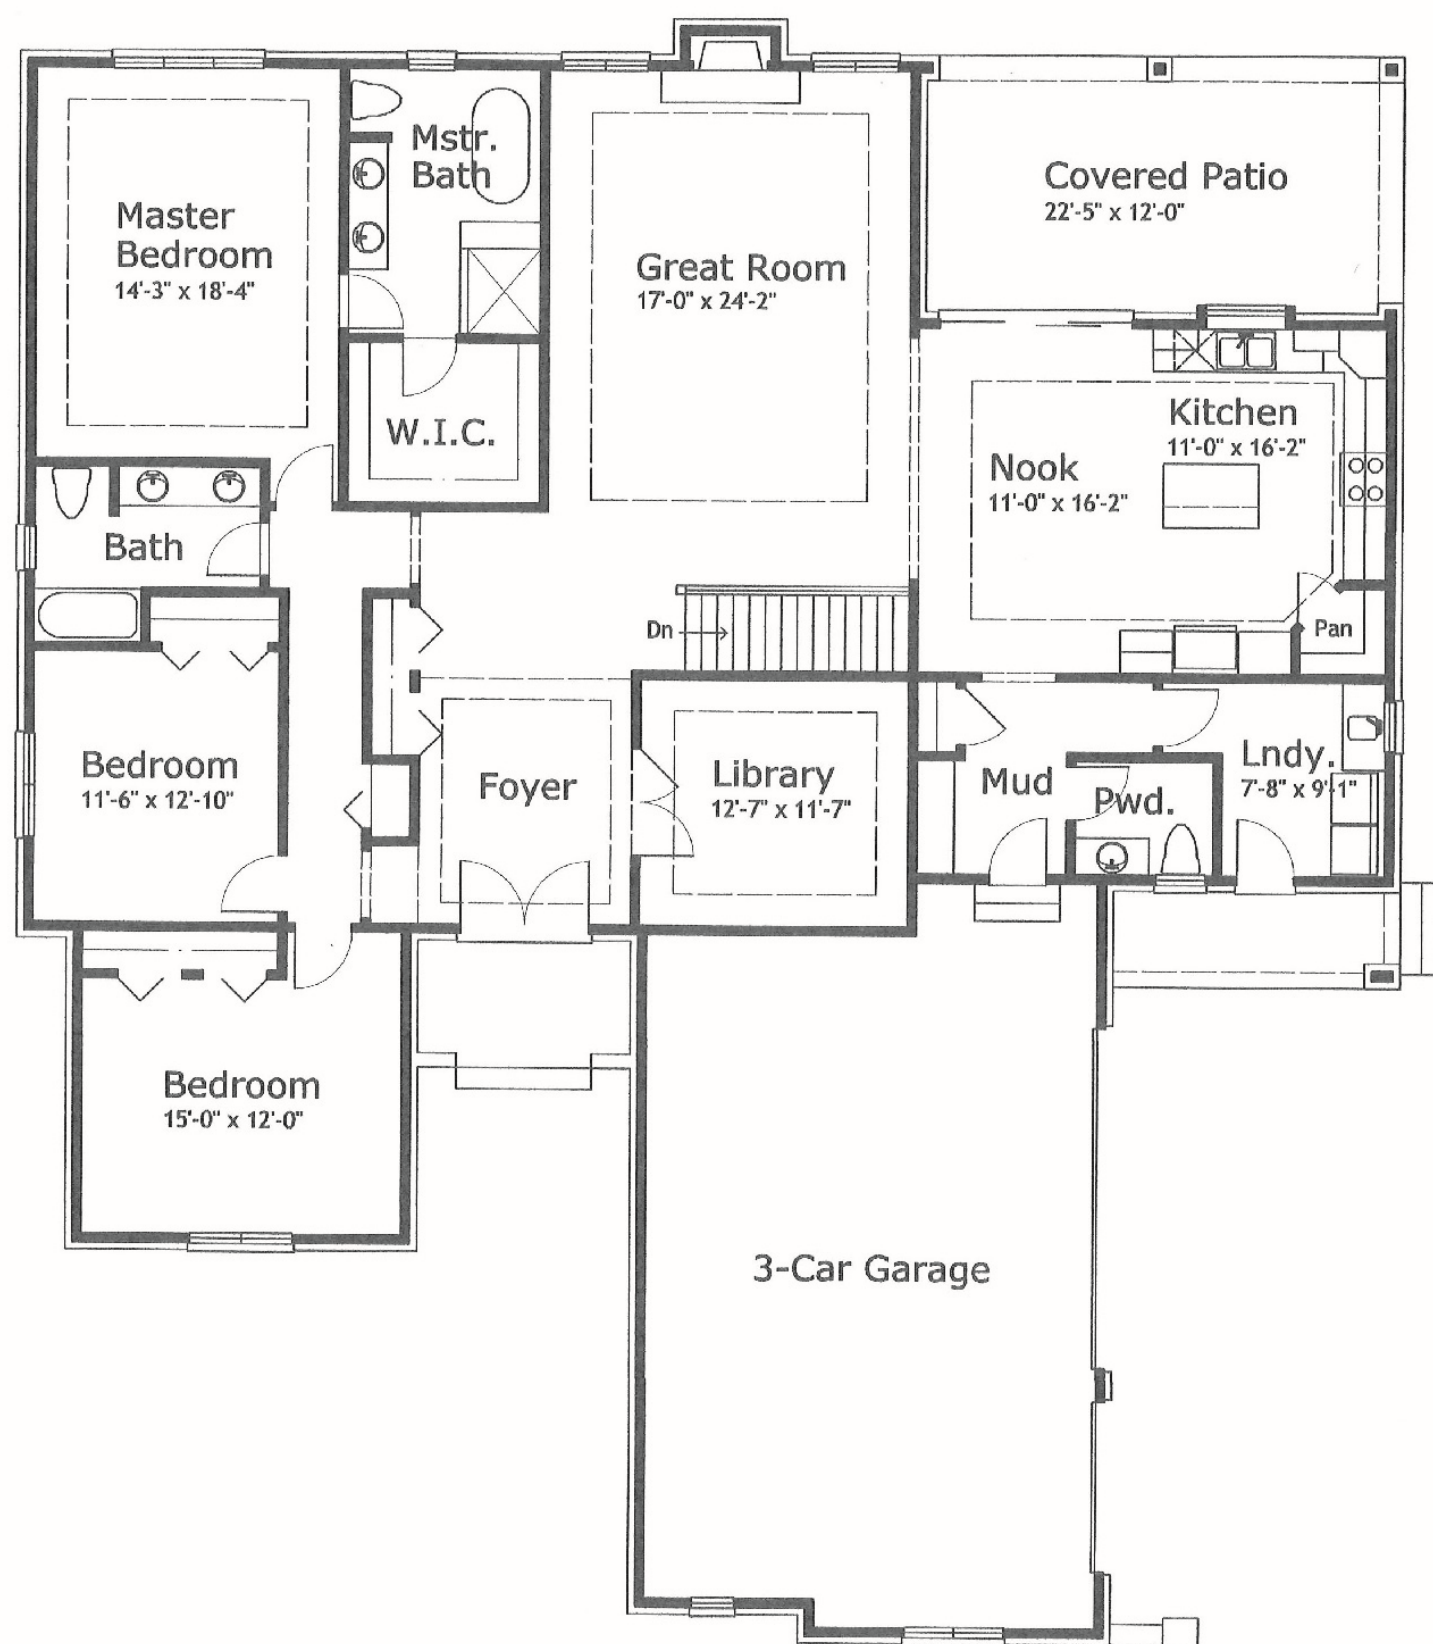

# THE WINCHESTER IV

**FIRST FLOOR PLAN**  
2,600 Approx. sq. ft. Total