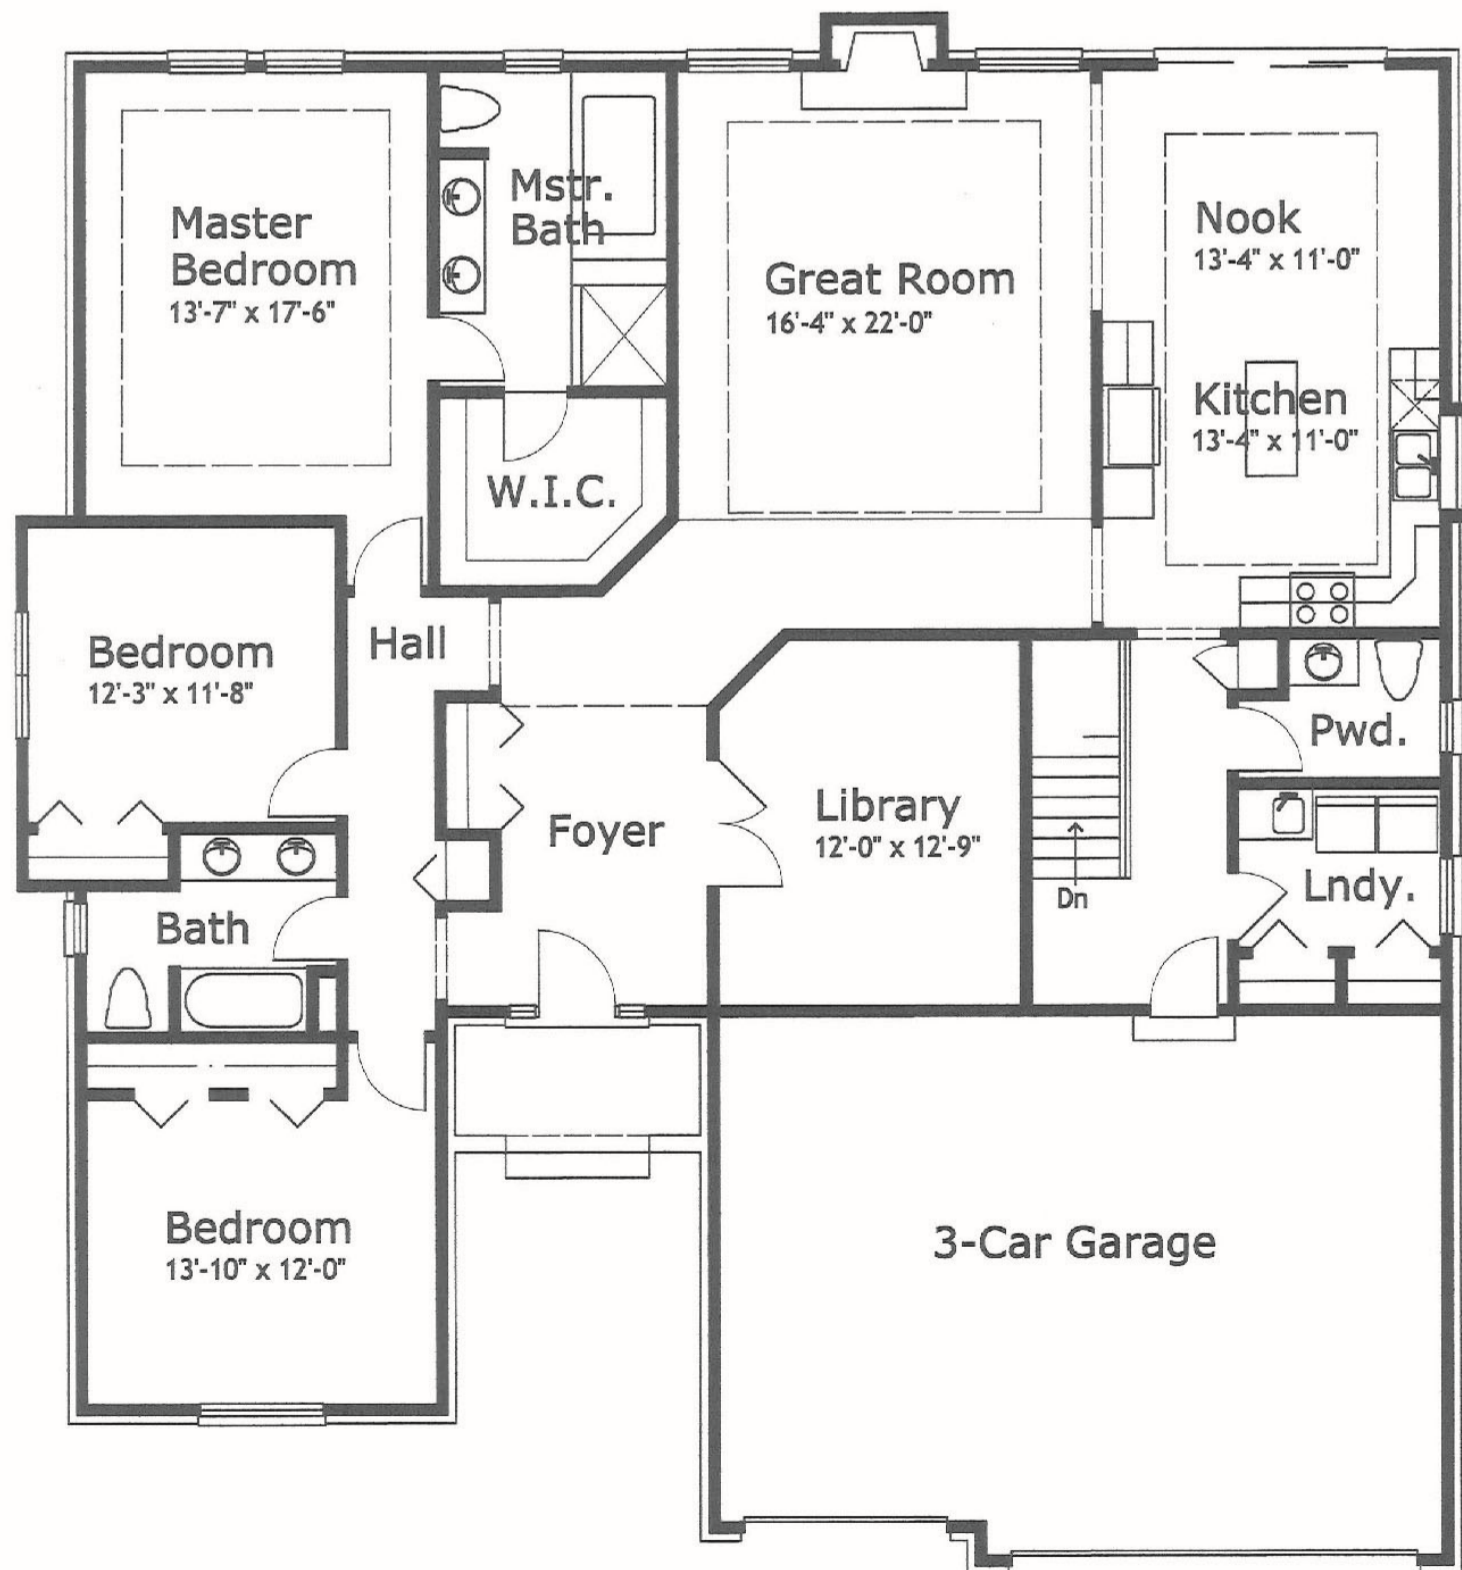

THE WINCHESTER

FIRST FLOOR PLAN
2,350 Approx. sq. ft. Total