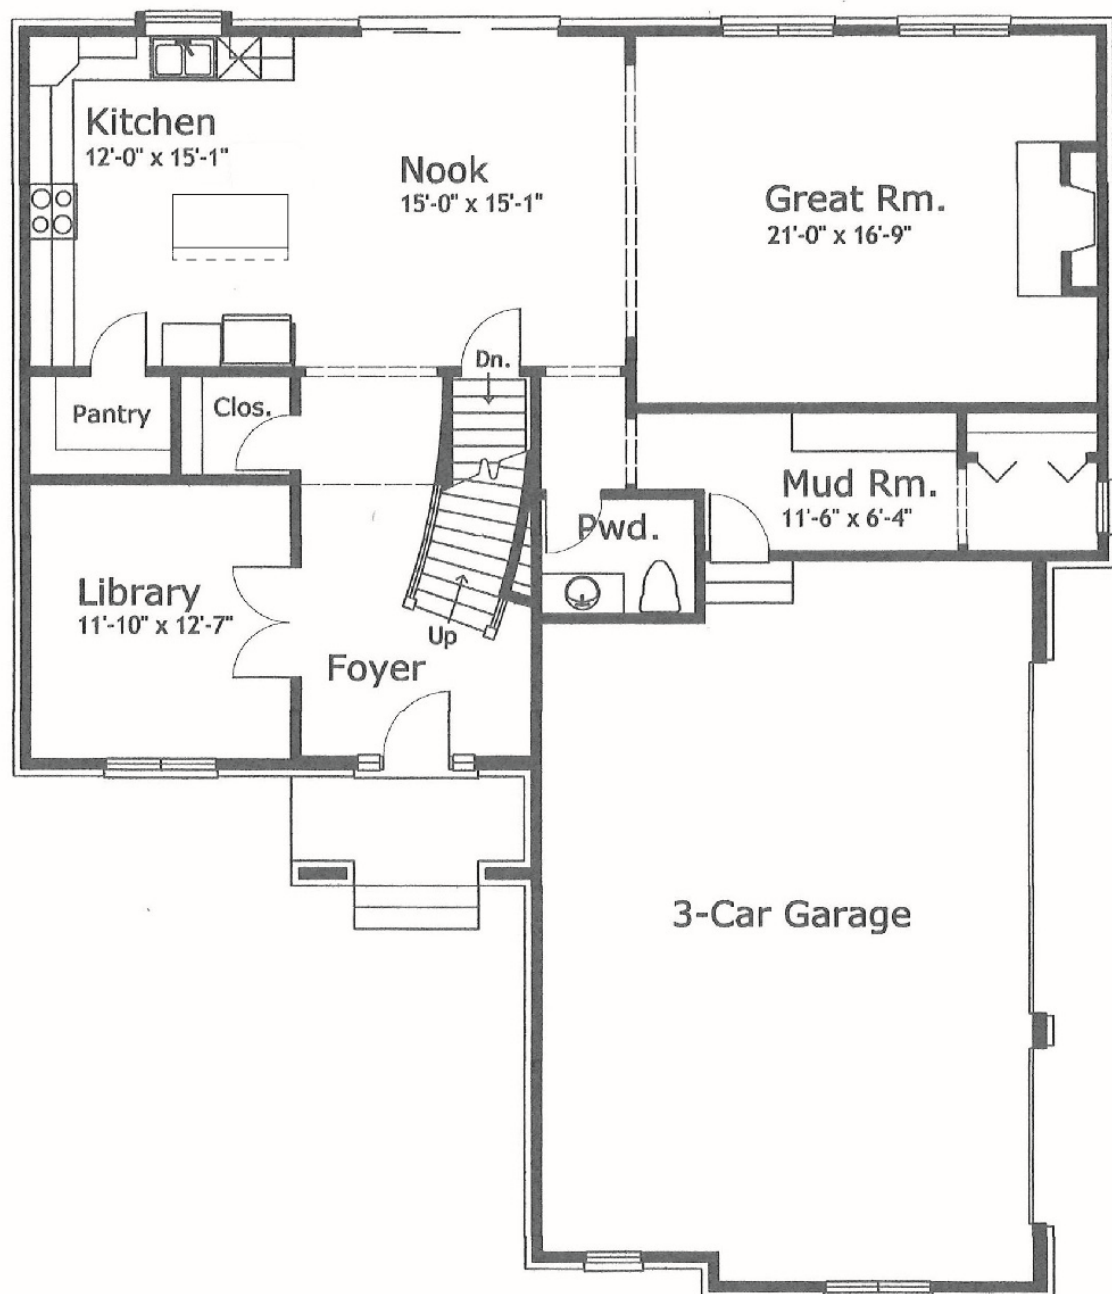

THE LEXINGTON XL

FIRST FLOOR PLAN
3,150 Approx. sq. ft. Total

SECOND FLOOR PLAN