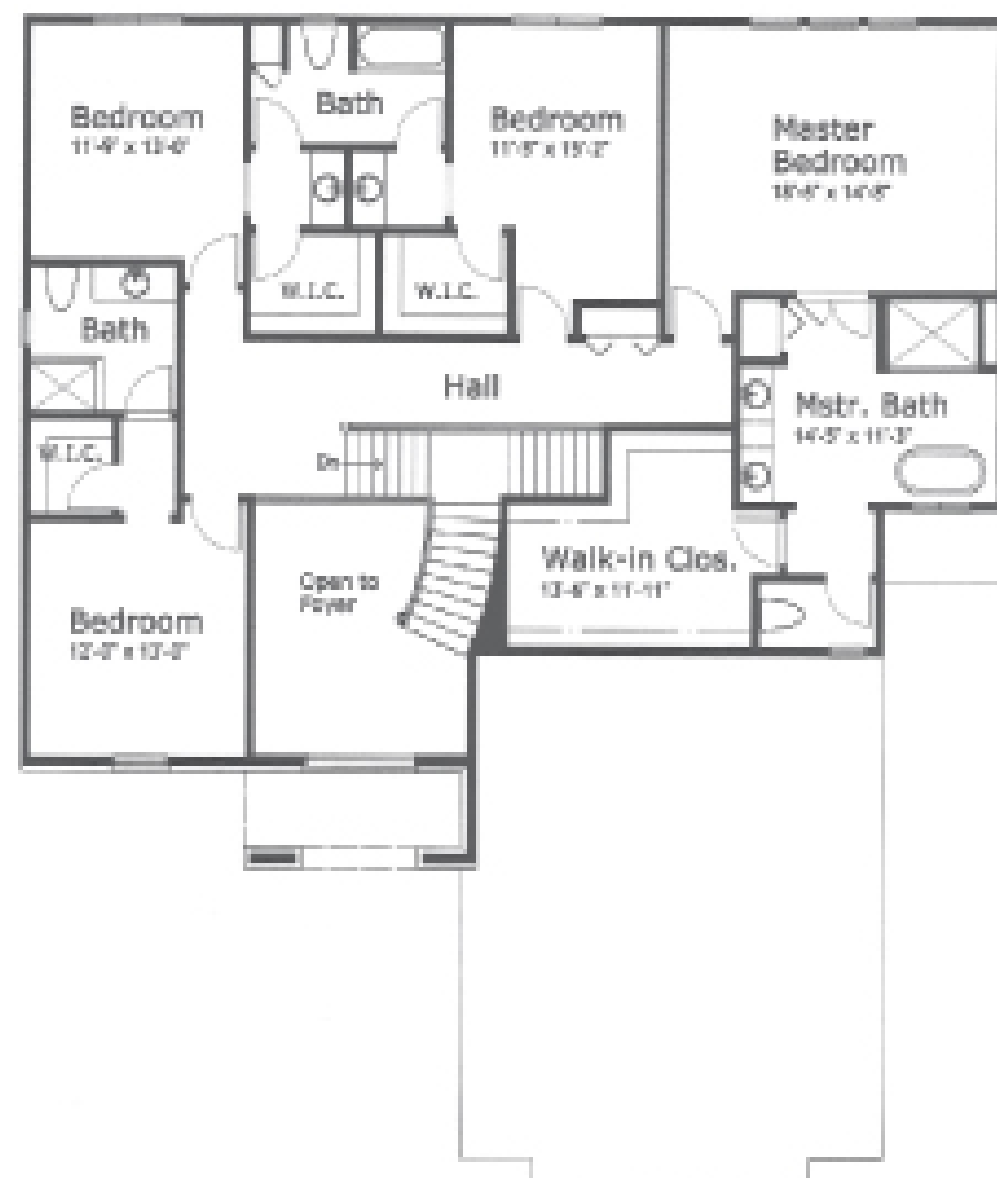

THE HUNTINGTON

FIRST FLOOR PLAN
3,700 Approx. sq. ft. Total

SECOND FLOOR